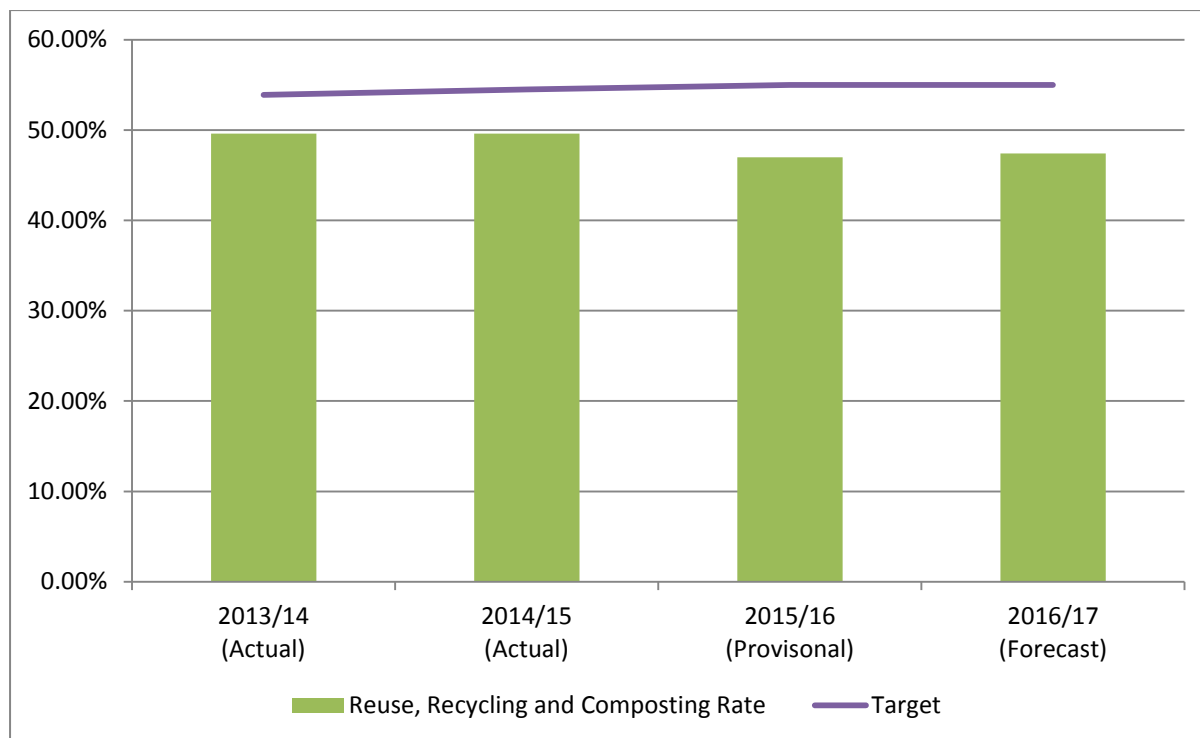

## Appendix B Proposed way of presenting historical performance trends

Household waste sent for recycling, reuse or composting

	2013/14 (Actual)	2014/15 (Actual)	2015/16 (Provisional)	2016/17 (Forecast)
Household Waste sent for recycling, reuse or composting Tonnes	166,309.45	169,723.36	161,380.45	167,177.46
Total Household Waste Collected Tonnes	335,215.86	342,131.95	343,573.52	352,537.42
Reuse, Recycling and Composting Rate %	49.61%	49.61%	46.97%	47.42%
Target %	53.90%	54.50%	55.00%	55.00%